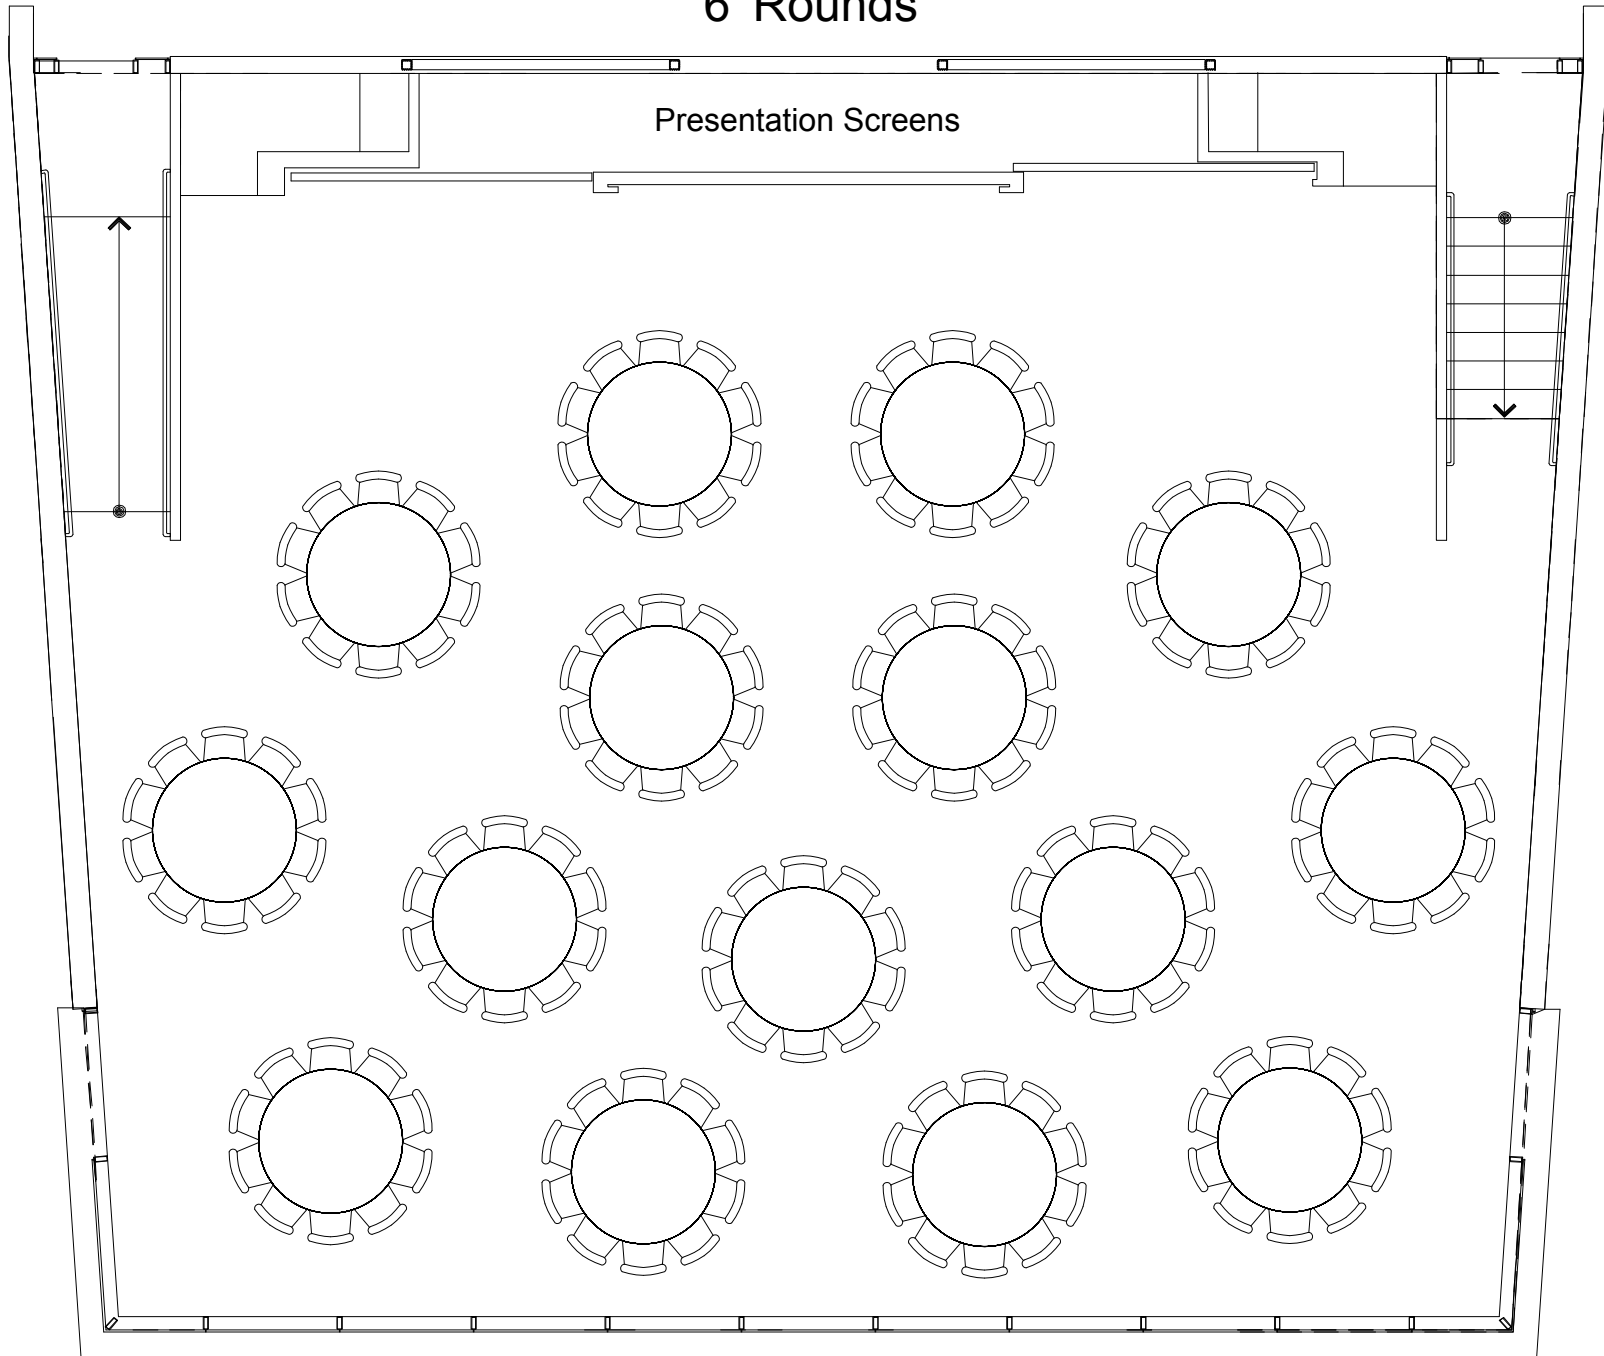

Presentation / Event Layout

78 seats and rented high boy tables

Town Meeting Layout

150 seats (with arms)

6' Rounds

Presentation Screens

150 seats (15 - 6' rented tables & chairs)

Classroom

Presentation Screens

40 seats (with arms)

Open Square

40 seats (with arms)

Squares

80 seats (with arms)

Lecture Style with Large Chairs

160 seats (with arms)

Lecture Style with Small Chairs

220 seats (rented without arms)