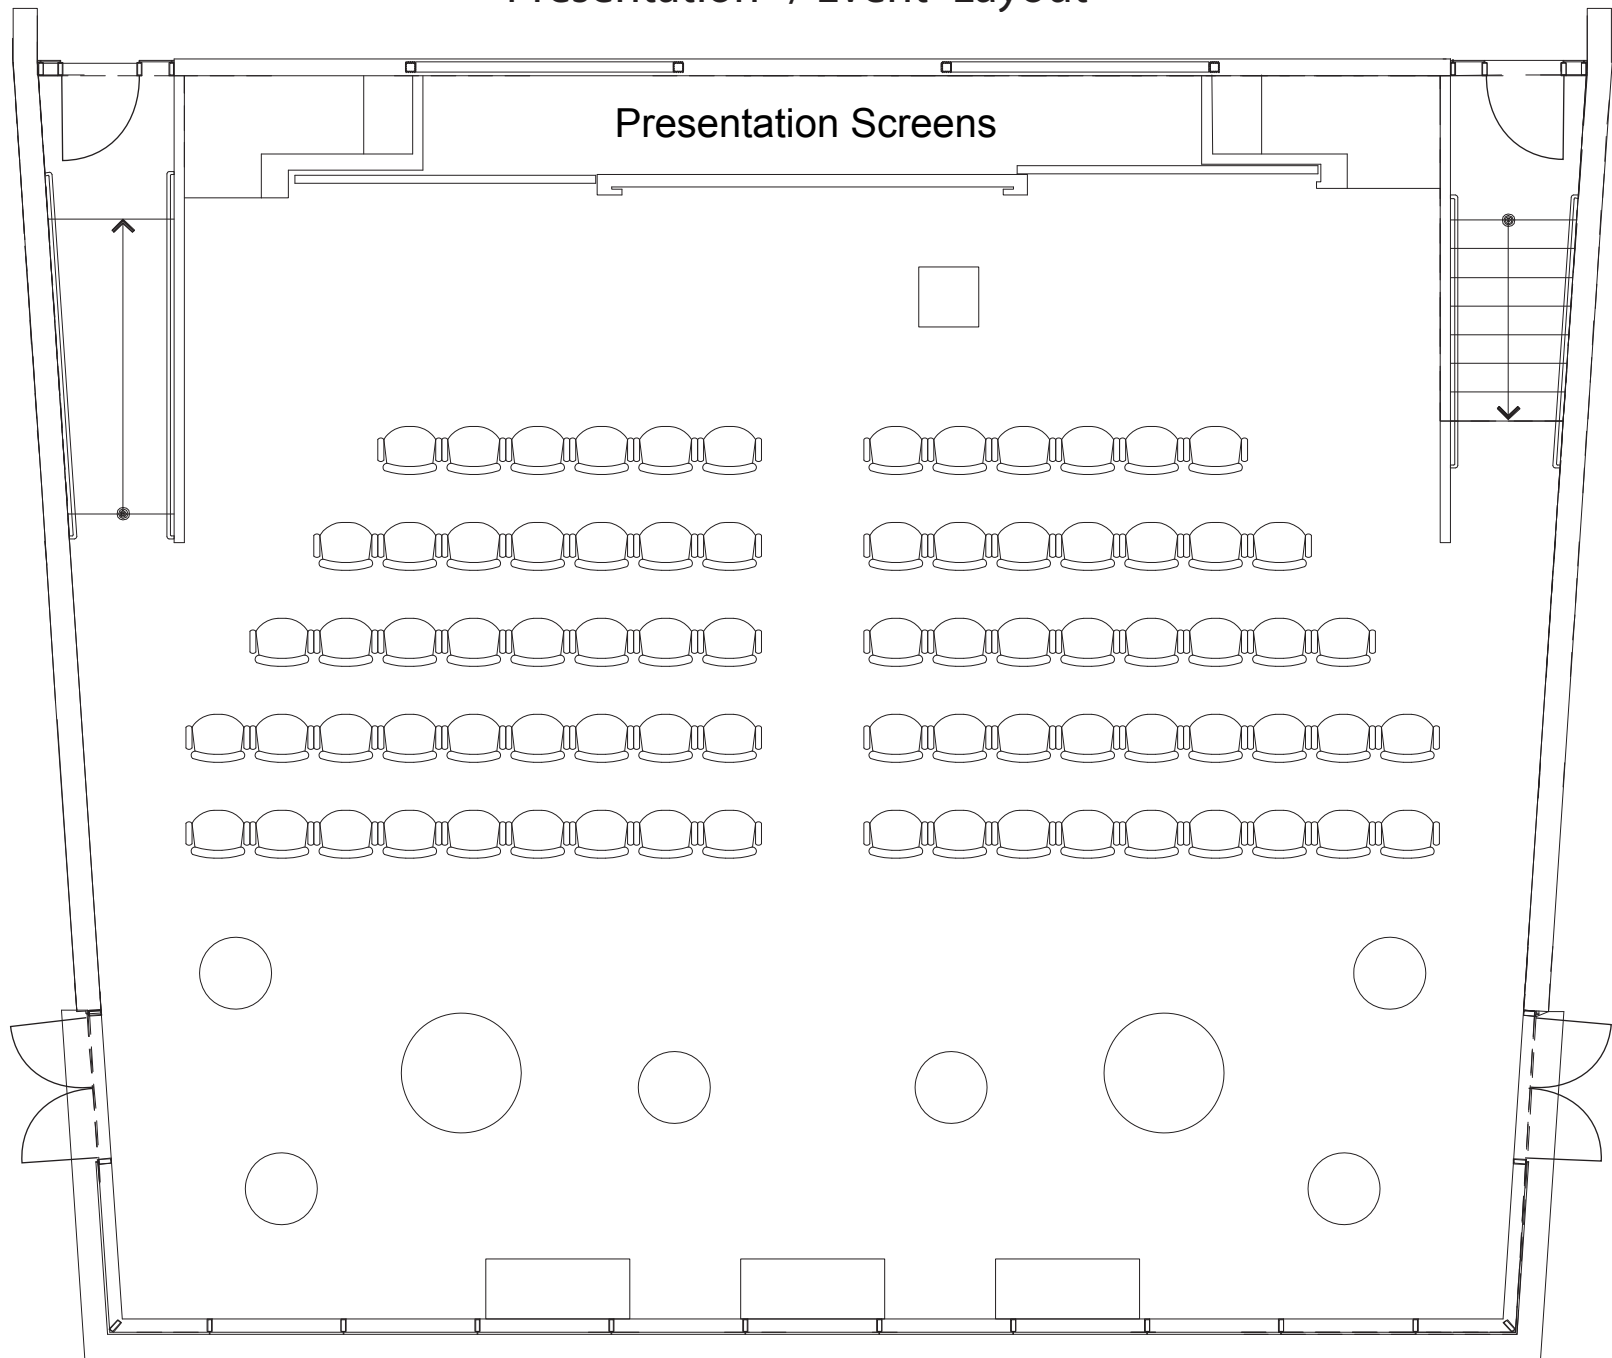

Presentation / Event Layout

78 seats and rented high boy tables

Town Meeting Layout

150 seats (with arms)

6' Rounds

Presentation Screens

150 seats (15 - 6' rented tables & chairs)

Classroom

Presentation Screens

40 seats (with arms)

Open Square

40 seats (with arms)

Squares

80 seats (with arms)

Lecture Style with Large Chairs

160 seats (with arms)

Lecture Style with Small Chairs

220 seats (rented without arms)