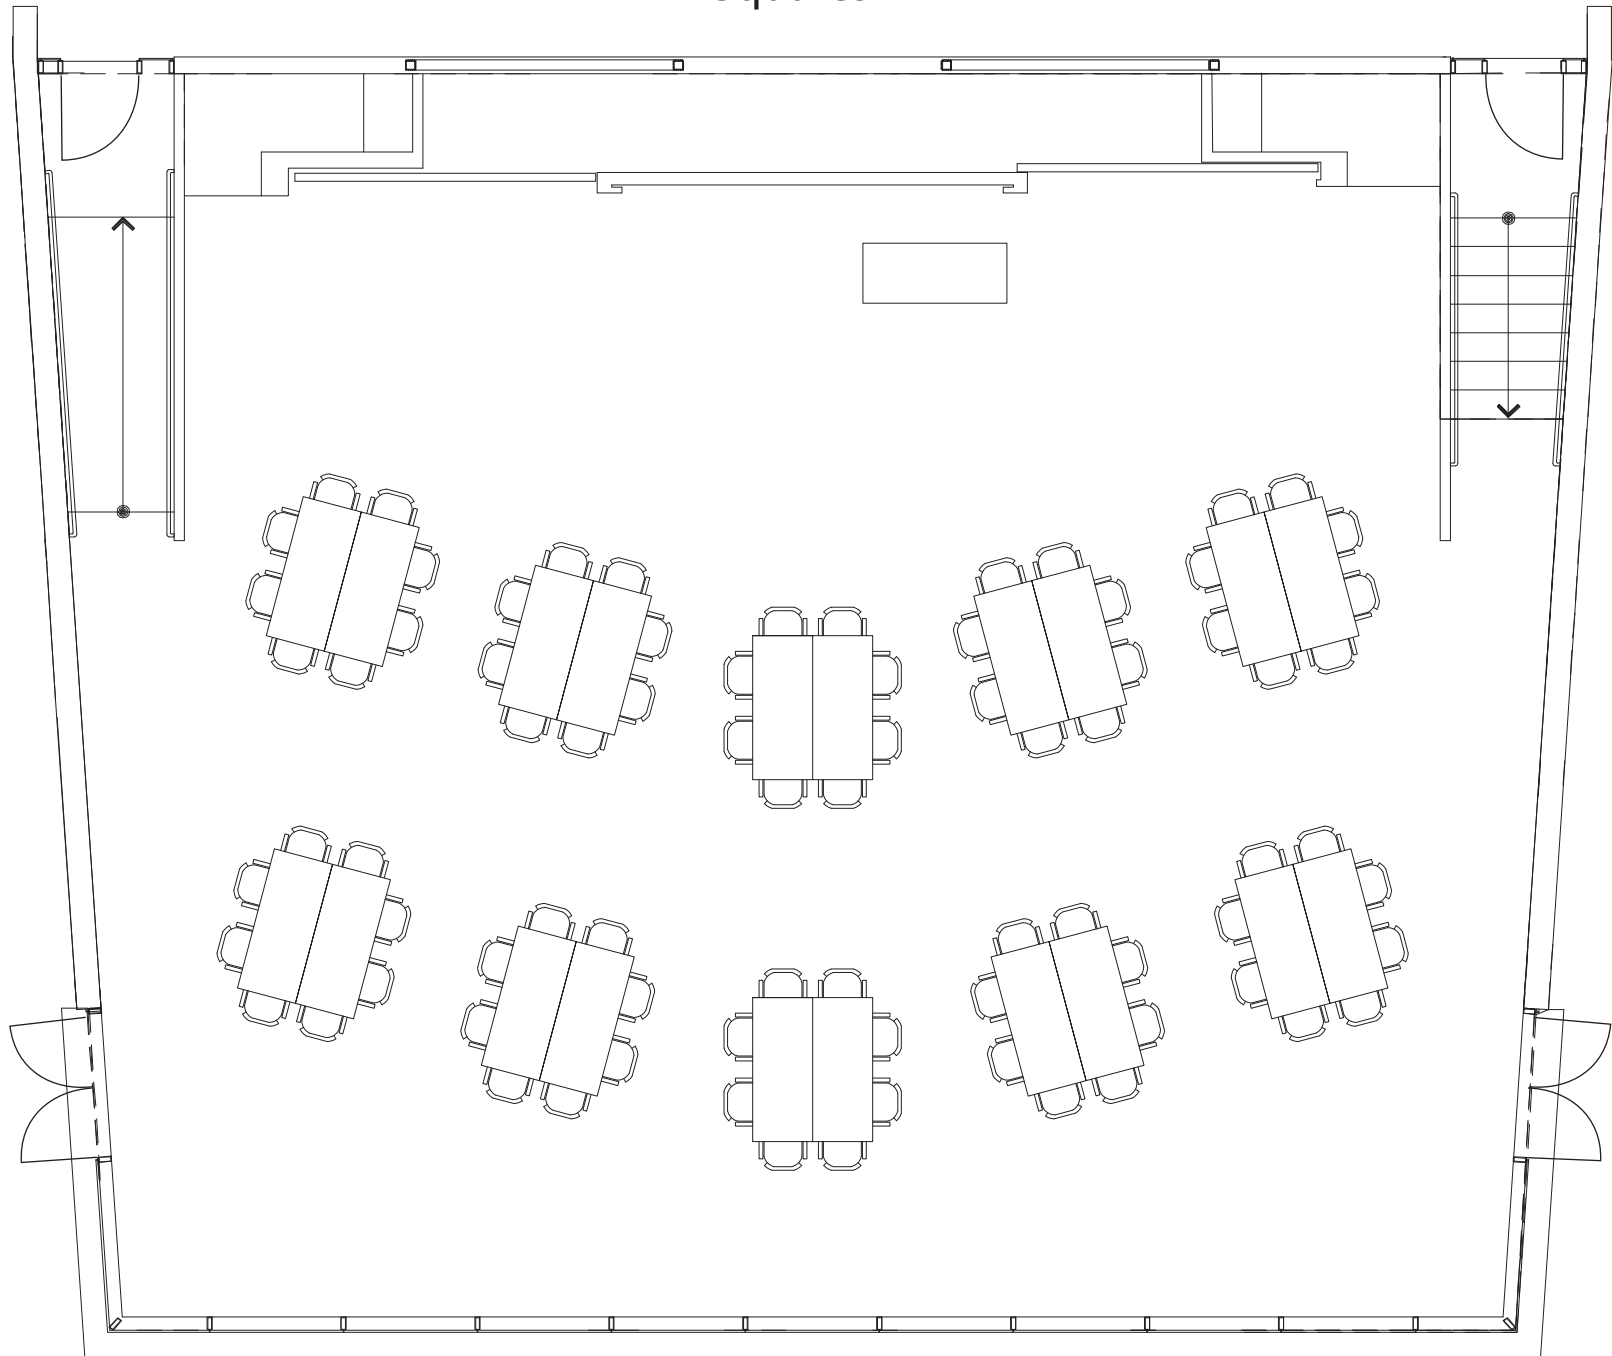

Presentation / Event Layout

78 seats and rented high boy tables

Town Meeting Layout

150 seats (with arms)

6' Rounds

Presentation Screens

150 seats (15 - 6' rented tables & chairs)

Classroom

Presentation Screens

40 seats (with arms)

Open Square

40 seats (with arms)

Squares

80 seats (with arms)

Lecture Style with Large Chairs

160 seats (with arms)

Lecture Style with Small Chairs

220 seats (rented without arms)