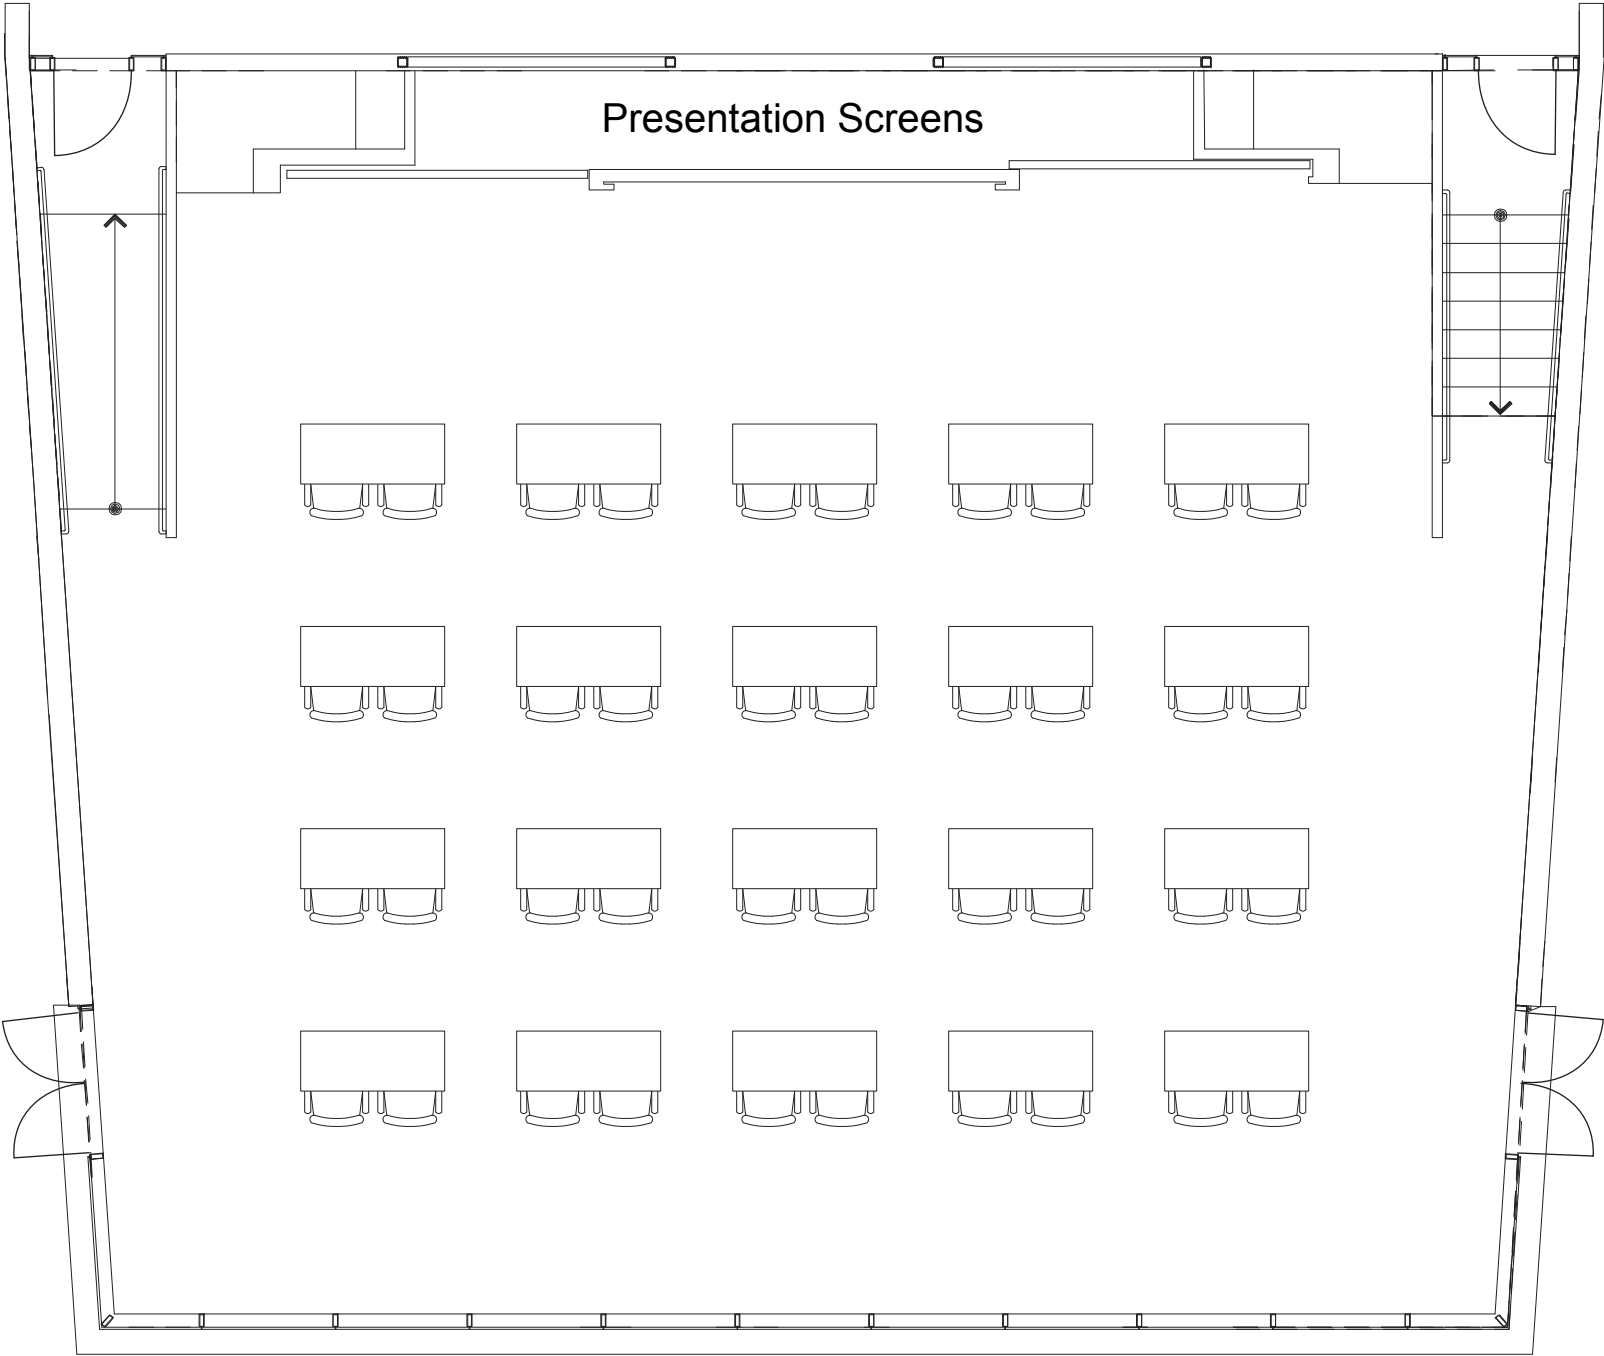

Presentation / Event Layout

78 seats and rented high boy tables

Town Meeting Layout

150 seats (with arms)

6' Rounds

Presentation Screens

150 seats (15 - 6' rented tables & chairs)

Classroom

Presentation Screens

40 seats (with arms)

Open Square

40 seats (with arms)

Squares

80 seats (with arms)

Lecture Style with Large Chairs

160 seats (with arms)

Lecture Style with Small Chairs

220 seats (rented without arms)