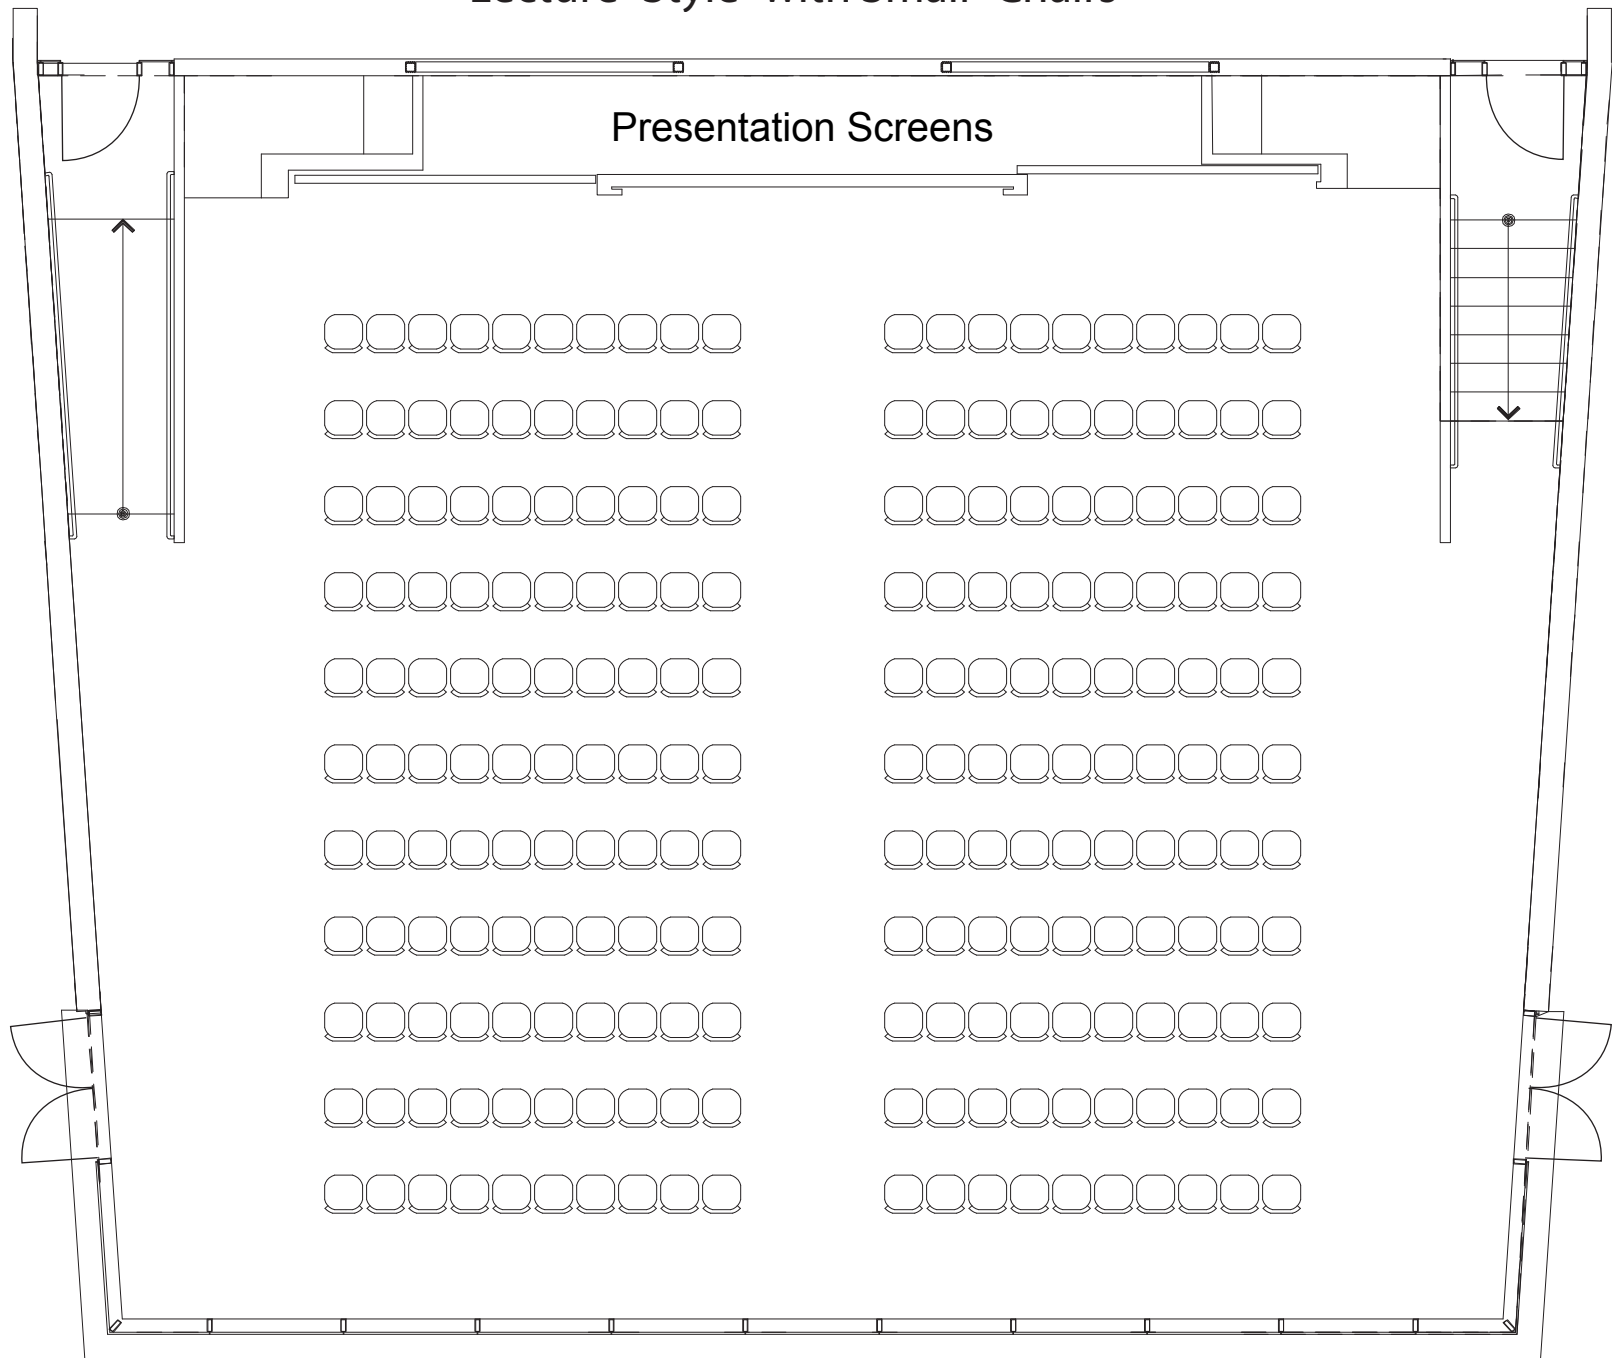

Presentation / Event Layout

78 seats and rented high boy tables

Town Meeting Layout

150 seats (with arms)

6' Rounds

Presentation Screens

150 seats (15 - 6' rented tables & chairs)

Classroom

Presentation Screens

40 seats (with arms)

Open Square

40 seats (with arms)

Squares

80 seats (with arms)

Lecture Style with Large Chairs

160 seats (with arms)

Lecture Style with Small Chairs

220 seats (rented without arms)