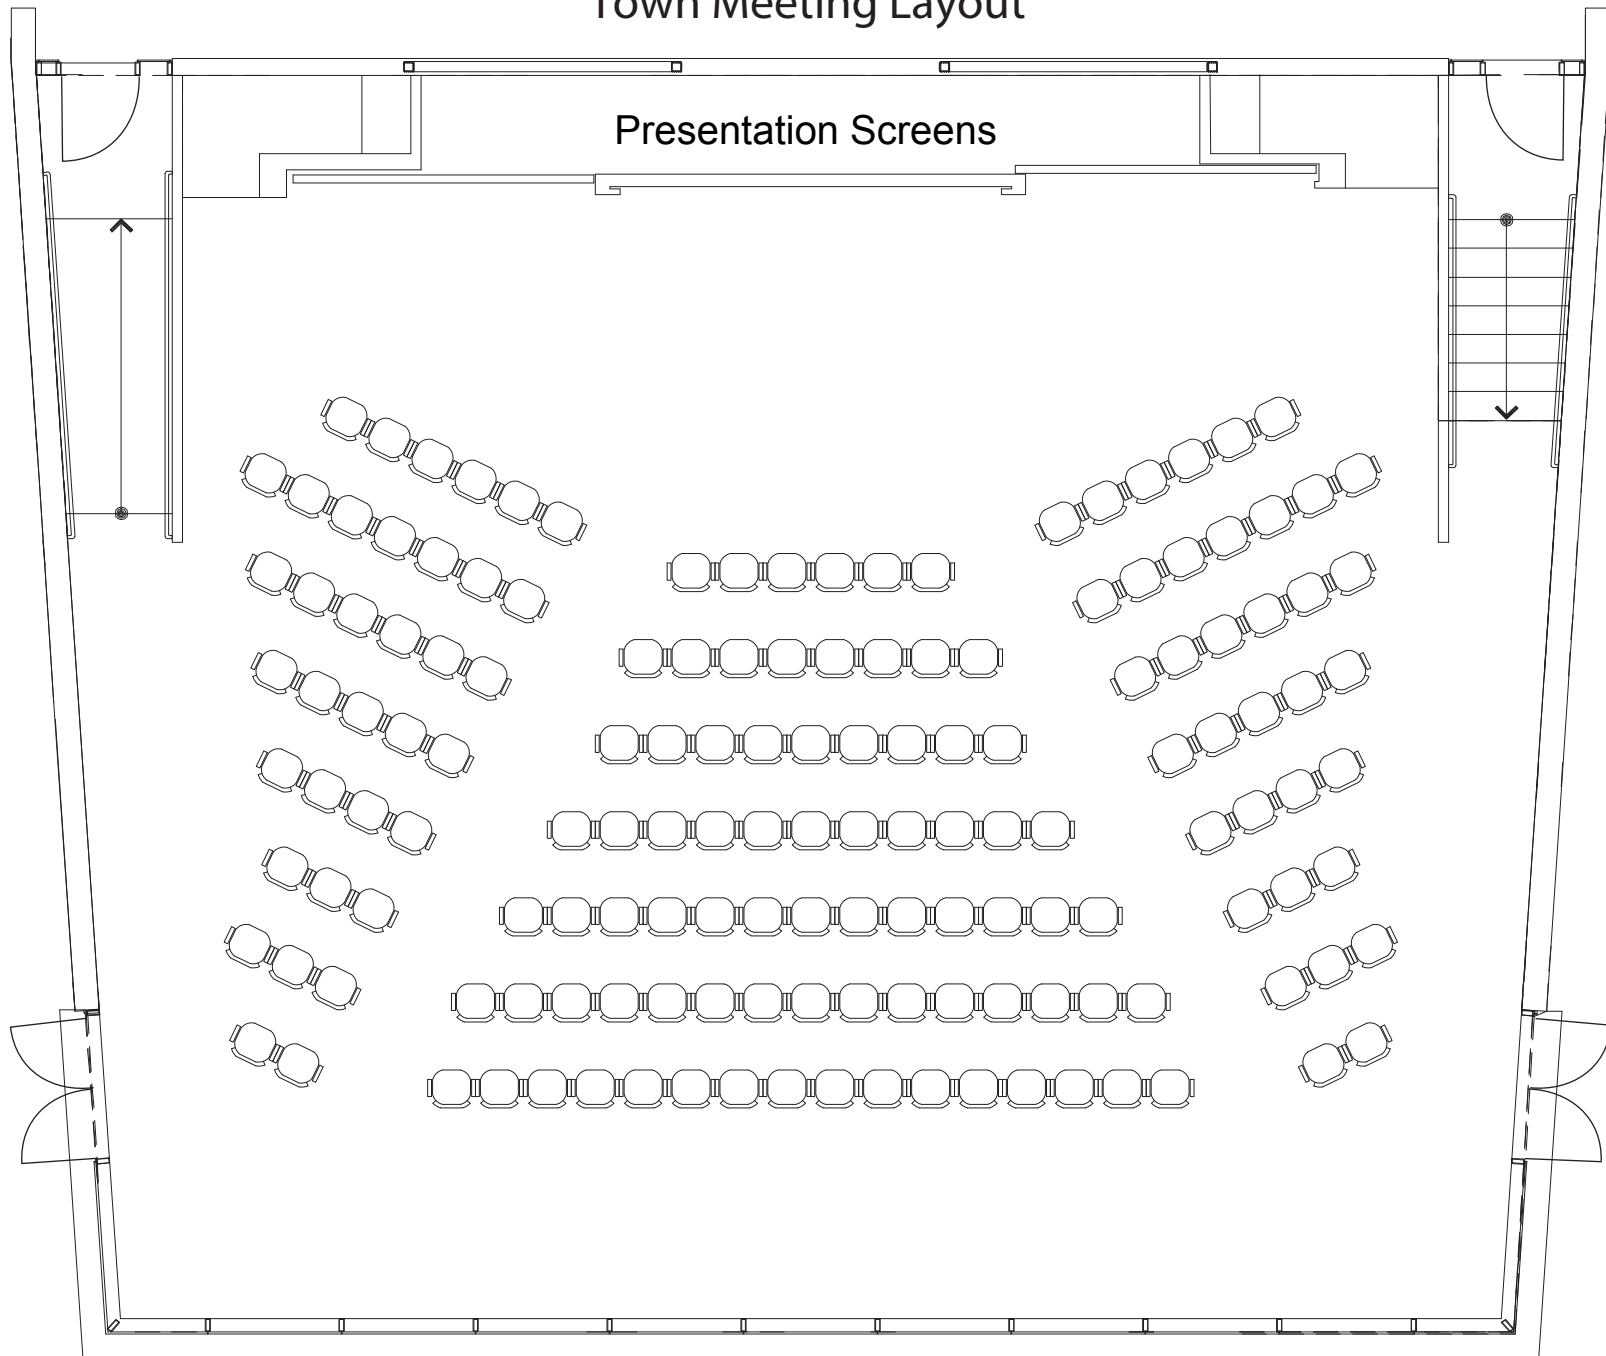

Presentation / Event Layout

78 seats and rented high boy tables

Town Meeting Layout

150 seats (with arms)

6' Rounds

Presentation Screens

150 seats (15 - 6' rented tables & chairs)

Classroom

Presentation Screens

40 seats (with arms)

Open Square

40 seats (with arms)

Squares

80 seats (with arms)

Lecture Style with Large Chairs

160 seats (with arms)

Lecture Style with Small Chairs

220 seats (rented without arms)