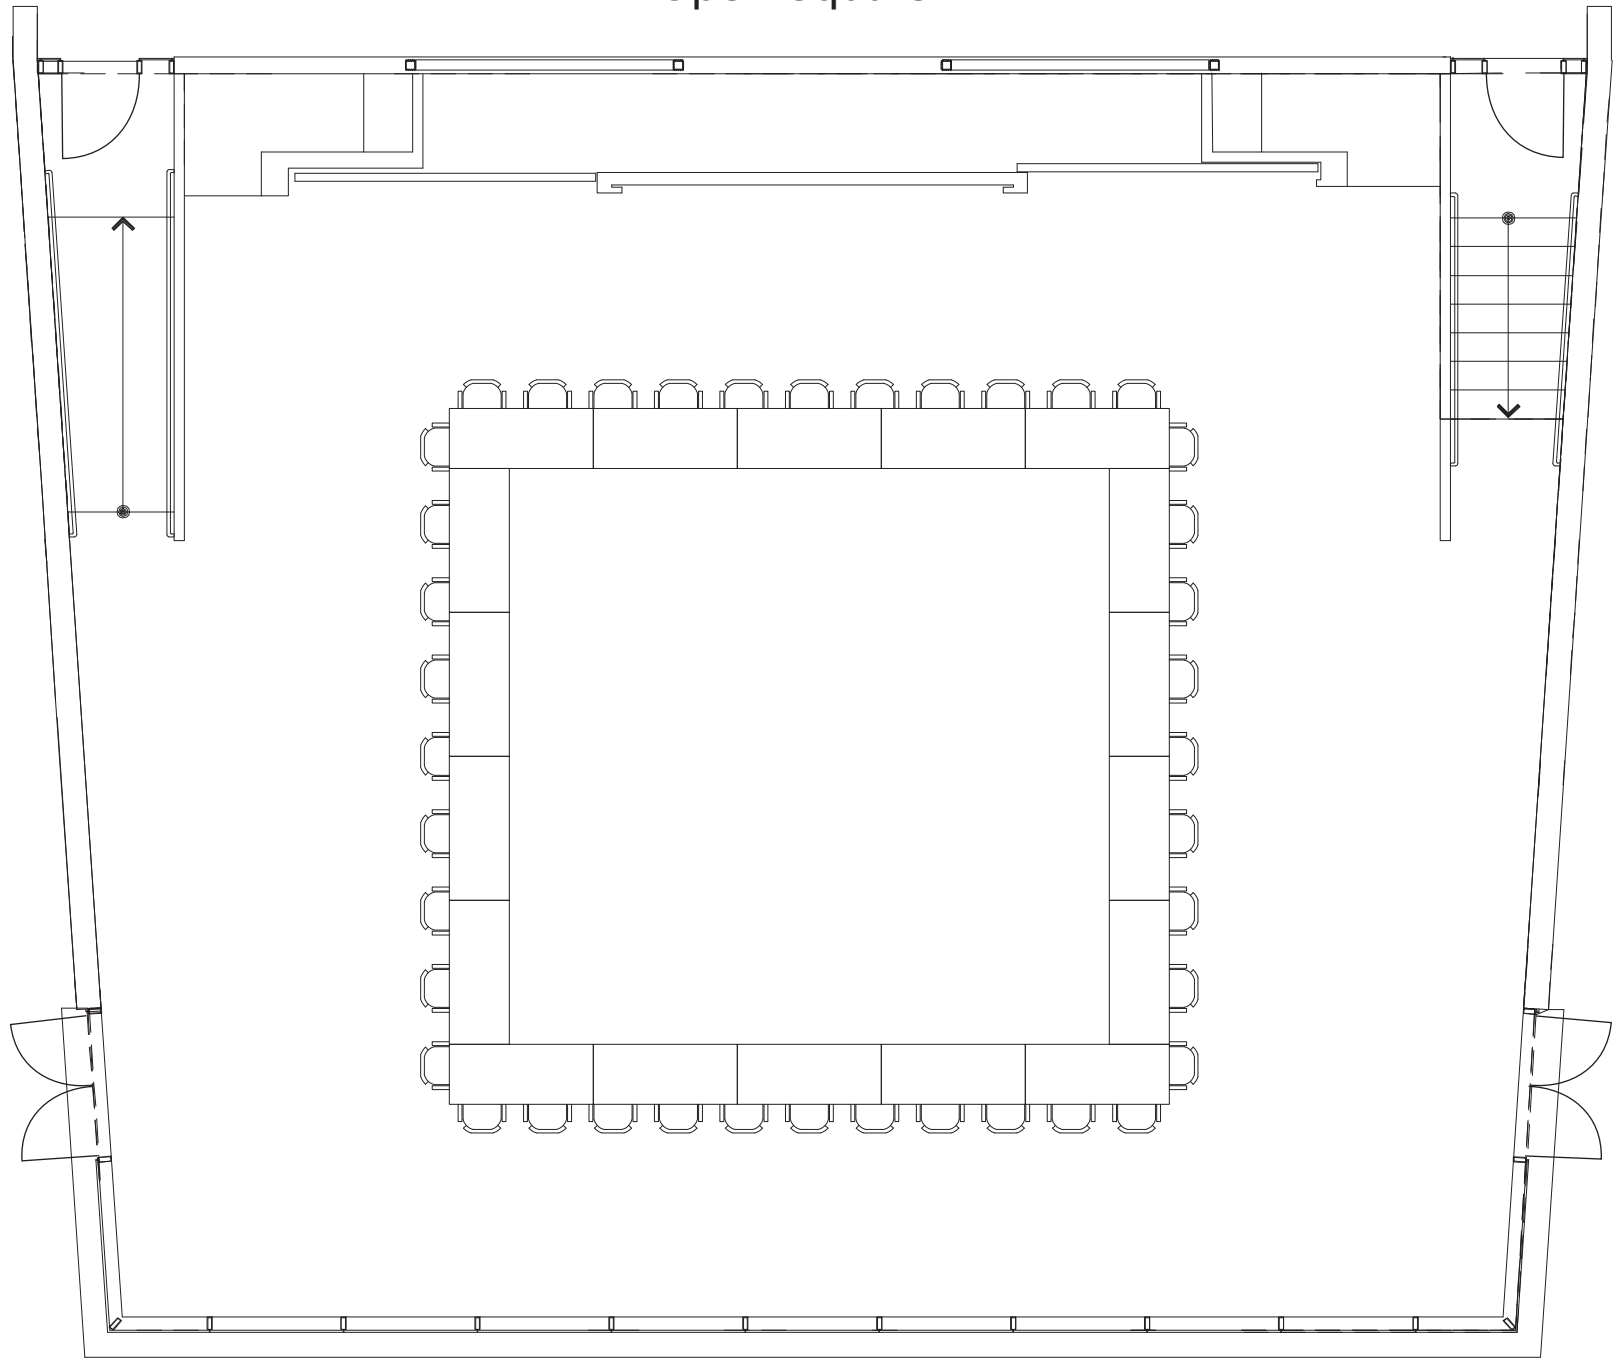

Presentation / Event Layout

78 seats and rented high boy tables

Town Meeting Layout

150 seats (with arms)

6' Rounds

Presentation Screens

150 seats (15 - 6' rented tables & chairs)

Classroom

Presentation Screens

40 seats (with arms)

Open Square

40 seats (with arms)

Squares

80 seats (with arms)

Lecture Style with Large Chairs

160 seats (with arms)

Lecture Style with Small Chairs

220 seats (rented without arms)