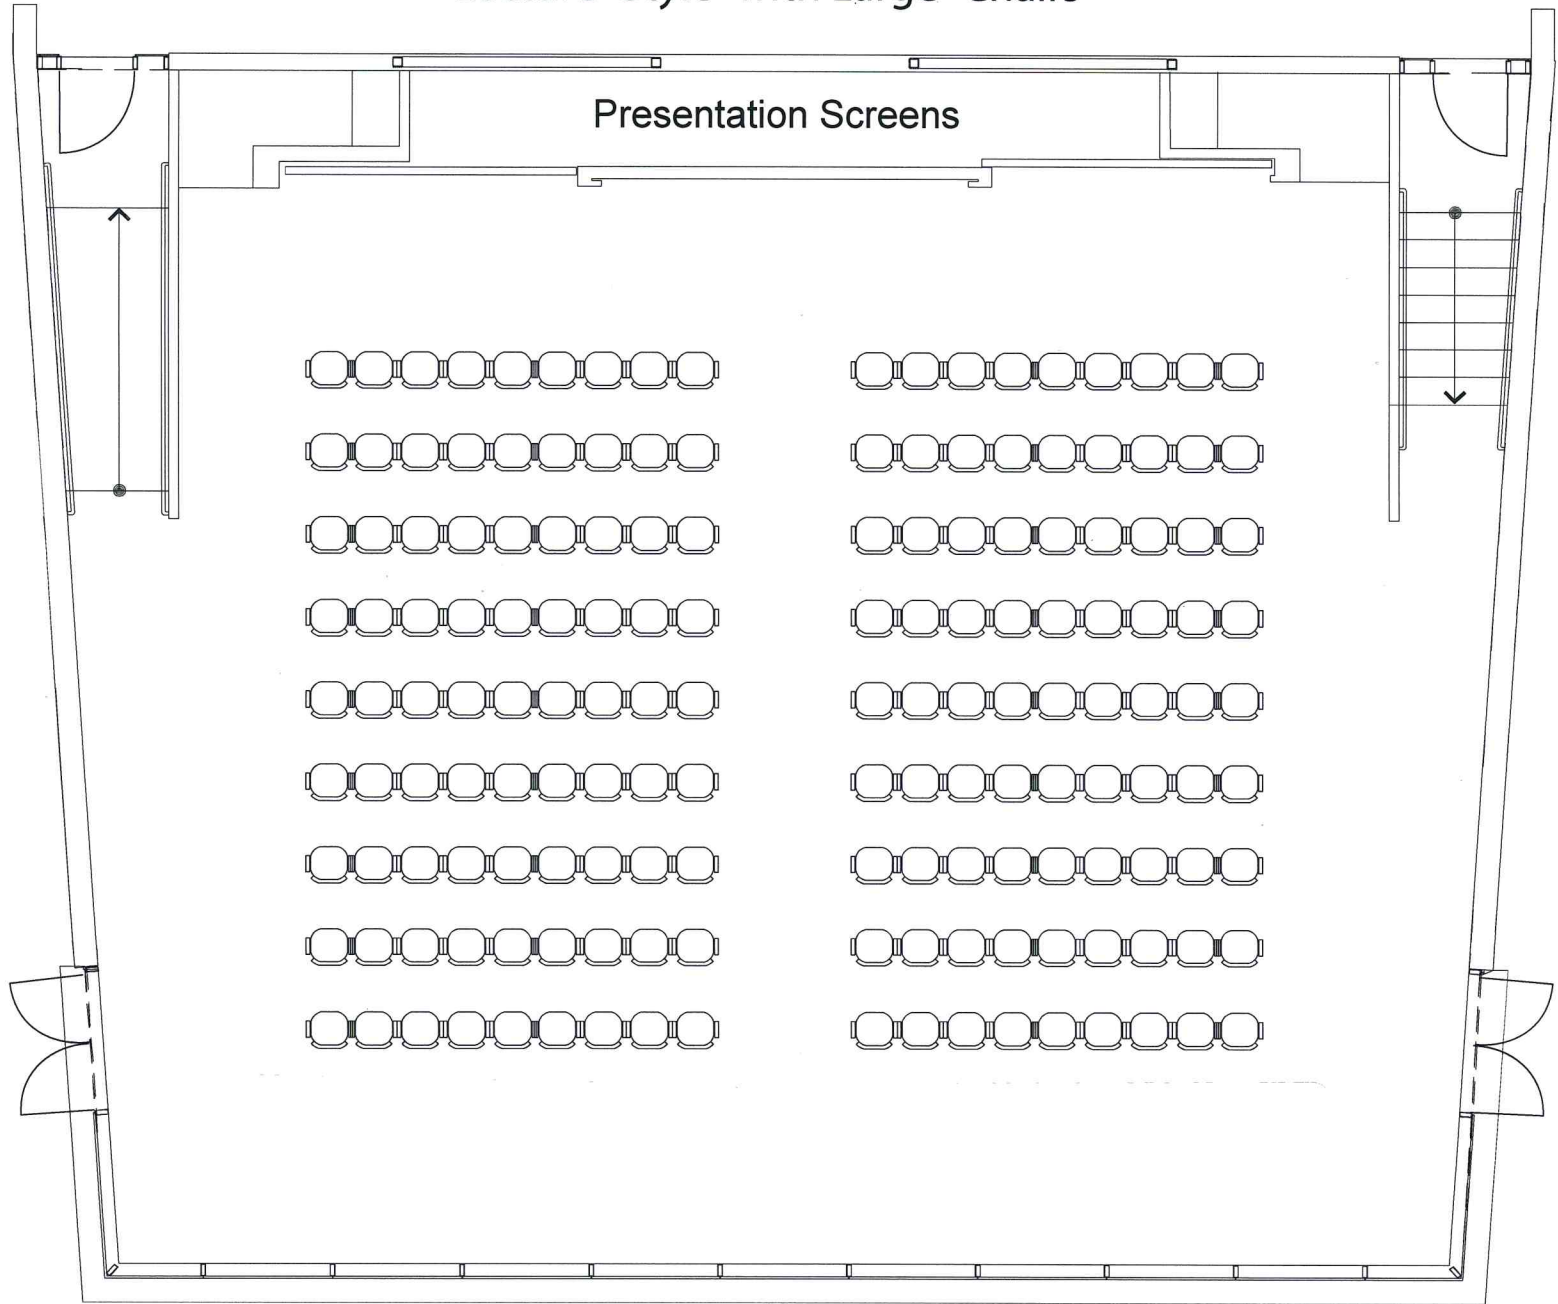

Presentation / Event Layout

78 seats and rented high boy tables

Town Meeting Layout

150 seats (with arms)

6' Rounds

Presentation Screens

150 seats (15 - 6' rented tables & chairs)

Classroom

Presentation Screens

40 seats (with arms)

Open Square

40 seats (with arms)

Squares

80 seats (with arms)

Lecture Style with Large Chairs

160 seats (with arms)

Lecture Style with Small Chairs

220 seats (rented without arms)